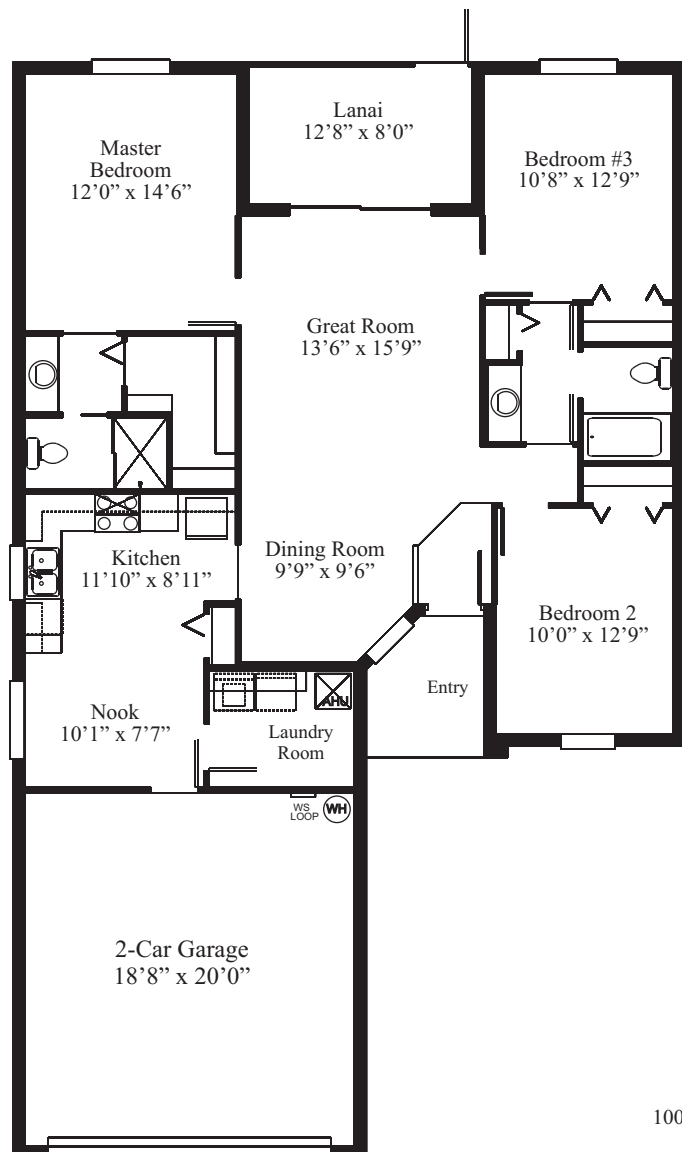

Altamonte

Model 201

SUMMERGLEN

THE DESIGNER SERIES

Living Area	1377
Garage	413
Screened Lanai	101
Entry	50
Total	1941

Prices, materials and specifications may vary by community and location and are subject to change without notice due to continued product improvements. All dimensions are approximate. © Copyright 2010 by Florida Leisure Communities. Any duplication, reproduction or use is prohibited.