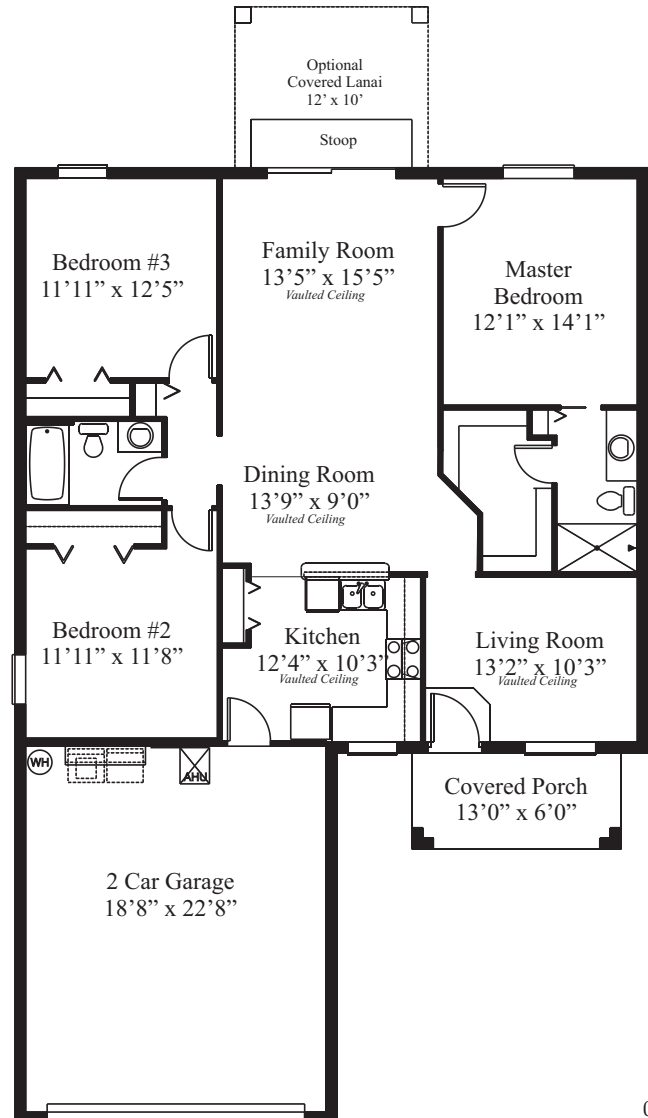

Buttonwood Model 1421

SUMMERGLEN

THE ARBORS COTTAGE SERIES

Model 1421

Living Area 1421
Garage 468
Covered Porch 78

TOTAL 1967

Prices and specifications of FLC homes may vary by community and location.

SUMMERGLEN