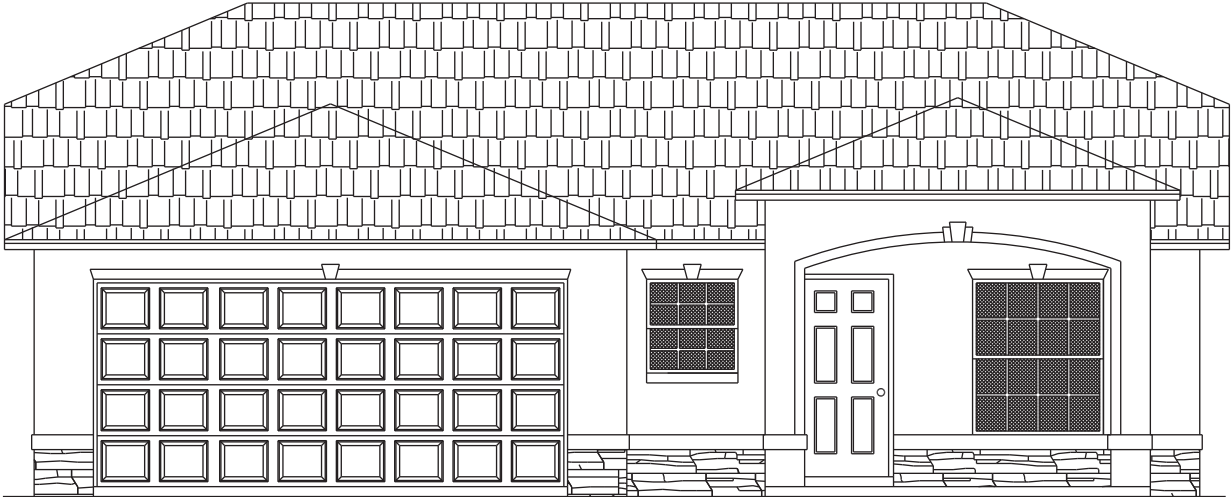

Buttonwood Model 1421

SUMMERGLEN

THE ARBORS COTTAGE SERIES

Model 1421

Living Area 1421
Garage 468
Covered Porch 78

TOTAL 1967

Prices and specifications of FLC homes may vary by community and location.

SUMMERGLEN