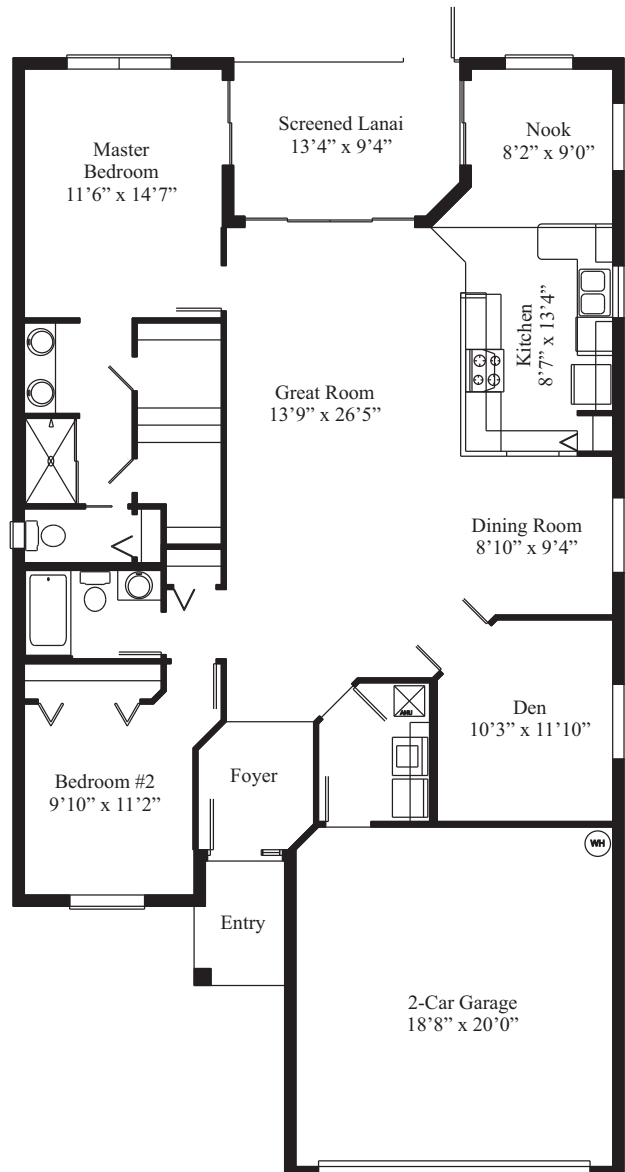

Daytona

Model 202

SUMMERGLEN

THE DESIGNER SERIES

Living Area	1574
Garage	411
Lanai	122
Entry	37

TOTAL 2144

Prices, materials and specifications may vary by community and location and are subject to change without notice due to continued product improvements. All dimensions are approximate. © Copyright 2009 by Florida Leisure Communities. Any duplication, reproduction or use is prohibited.