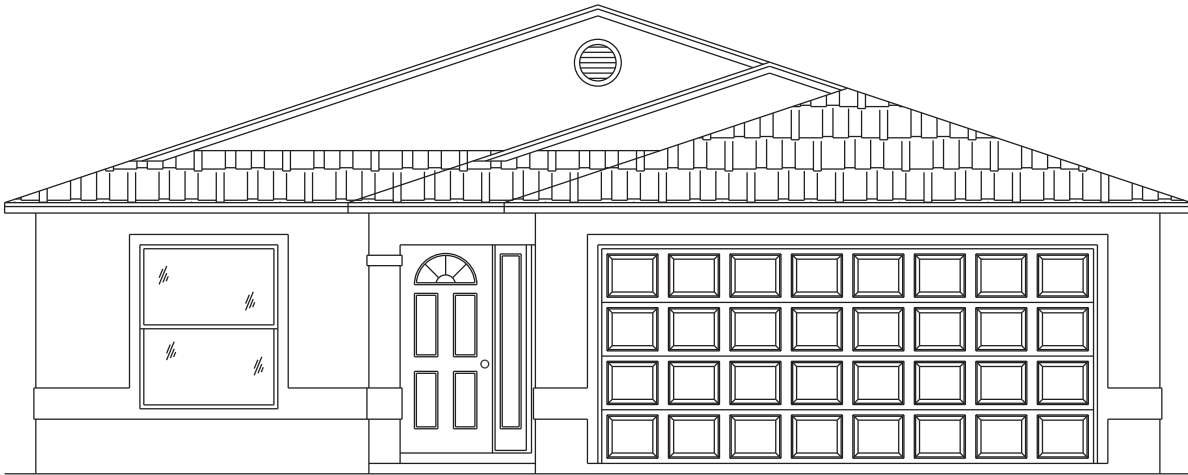

Daytona

Model 202

SUMMERGLEN

THE DESIGNER SERIES

Living Area	1574
Garage	411
Lanai	122
Entry	37

TOTAL 2144

Prices, materials and specifications may vary by community and location and are subject to change without notice due to continued product improvements. All dimensions are approximate. © Copyright 2009 by Florida Leisure Communities. Any duplication, reproduction or use is prohibited.